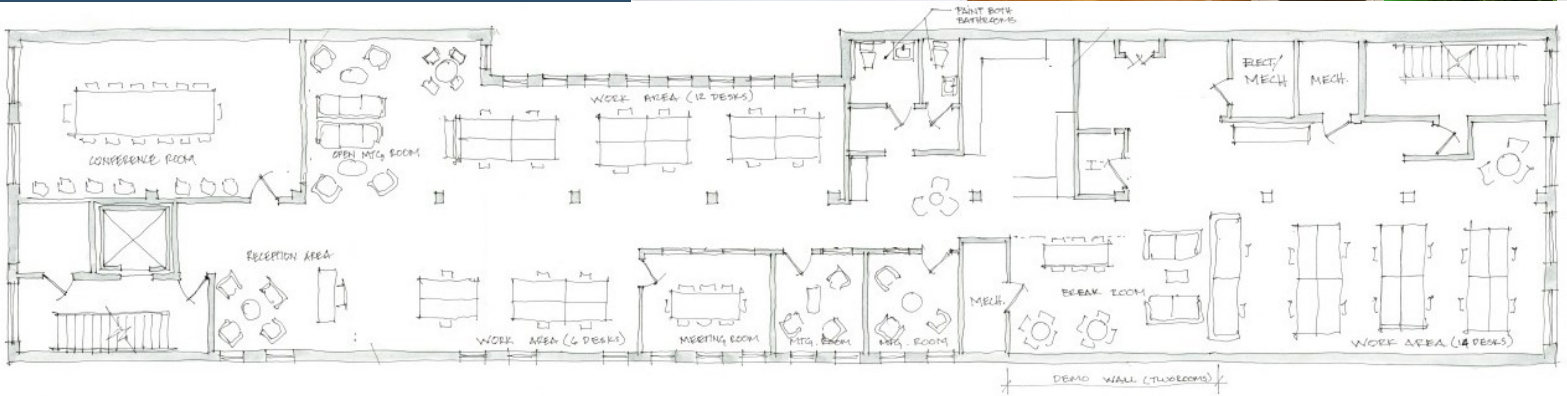

BOSTON SOUTH END BRICK AND BEAM OFFICE SPACE

5,000 SQ. FT. FULL FLOOR
AVAILABLE IMMEDIATELY

46 PLYMPTON STREET
BETWEEN HARRISON AND ALBANY

FOR MORE INFORMATION CONTACT
Michael Jaffe
Eastport Real Estate
781-890-5855 x123
781-389-4230
mjaffe@EastportRealestate.com